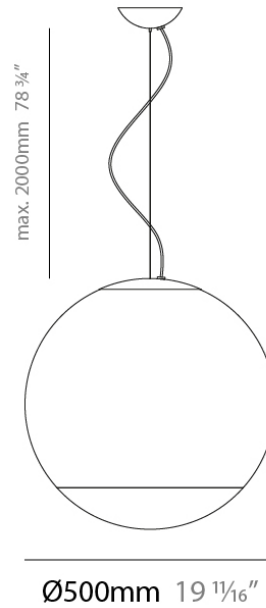

SMOKE SUSPENSION

D81612-SGY

PROJECT

TYPE

NOTES

QUANTITY

DATE

GENERAL

Series: Smoke
Brand: Panzeri
Division: Design
Mounting Type: Suspension
Mounting Location: Ceiling
Subcategory: Pendant

PHYSICAL

Shape: Sphere
Diameter (mm): 500
Diameter (in): 19 11/16
Height (mm): 500
Height (in): 19 11/16
Max. Overall Height (mm): 2500
Max. Overall Height (in): 98 7/16
Light Distribution: Direct
Weight (kg): 7.00
Weight (lbs): 15.43
Diffuser: Smokey Gray Glass
Holder Finish: Titanium
Fixture Material: Glass / Aluminum
Cable Details: 2000mm Cable and Wire

ELECTRICAL

Number of Lamps: 1
Lamp Type: LED Retrofit
Lamp Shape: A21
Bulb Included: Bulb Not Included
Max. Wattage Per Lamp (W): 21
Lamp Base: E26
Input Voltage (V): 120

LED

OPTICAL

RATINGS AND CERTIFICATIONS

Certified By: CSA Certified to UL and CSA Standards
IP rating: IP20